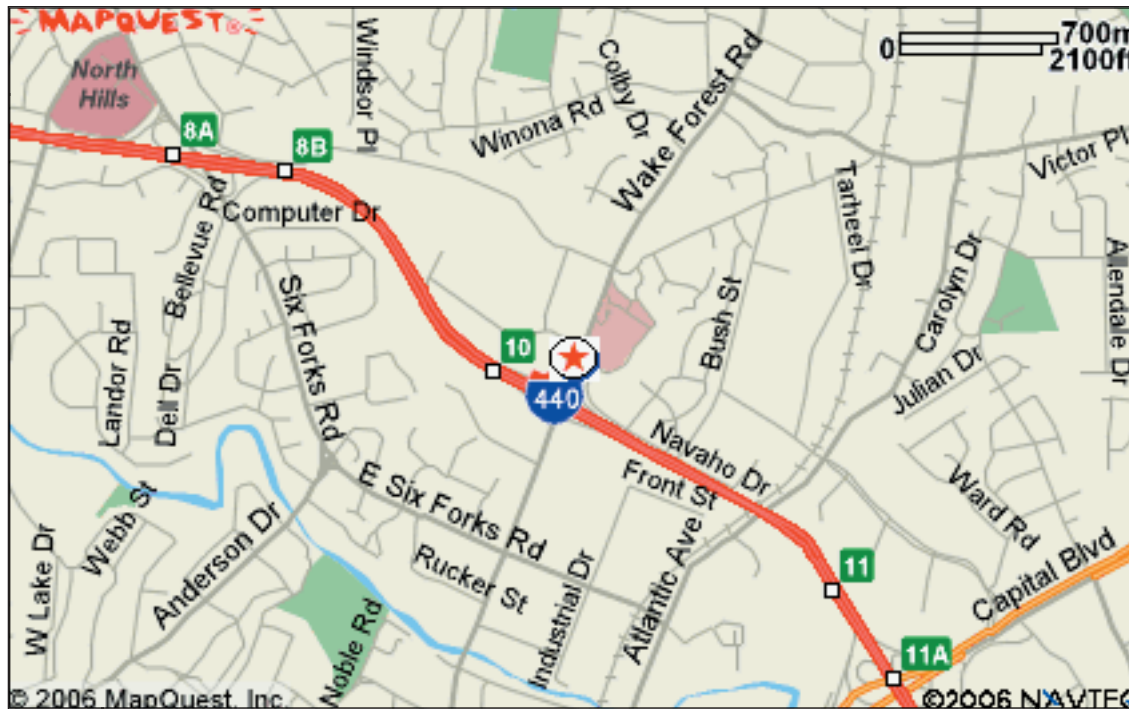

**DIRECTIONS TO THE
HILTON NORTH RALEIGH
3415 Wake Forest Road
Raleigh, North Carolina 27609-7330
(919) 872-2323**

**From RDU Airport,
Charlotte and all points west:**

- Take I-40 East towards Raleigh
- Take Exit #289 (Wade Ave)
- Then take Exit #4B for I-440 North/Hwy 64 Rocky Mount
- Follow I-440 to Exit #10 (Wake Forest Rd)
- Turn Left at the light off of the exit
- The Hilton is 1/4 mile North on the left across from Duke Health Raleigh Hospital (formerly Raleigh Community Hospital)

**From Richmond or
all points North:**

- Take I-95 South to I-85 South and follow it to US # 1 South at Henderson, NC
- Follow US # 1 40 miles into Raleigh
- Then exit to the right onto I-440 West
- Follow I-440 West to Exit #10 (Wake Forest Rd)
- Turn right at the light off of the exit
- The Hilton is 1/4 mile North on the left across from Duke Health Raleigh Hospital (formerly Raleigh Community Hospital)

**From Hwy 64,
Rocky Mount, Greenville, NC
and all point east:**

- Take Hwy 64 West to Raleigh
- Take Exit 419 to I-440 West
- Follow I-440 to Exit #10 (Wake Forest Rd)
- Turn right at the light off the exit
- The Hilton is 1/4 mile North on the left across from Duke Health Raleigh Hospital (formerly Raleigh Community Hospital).