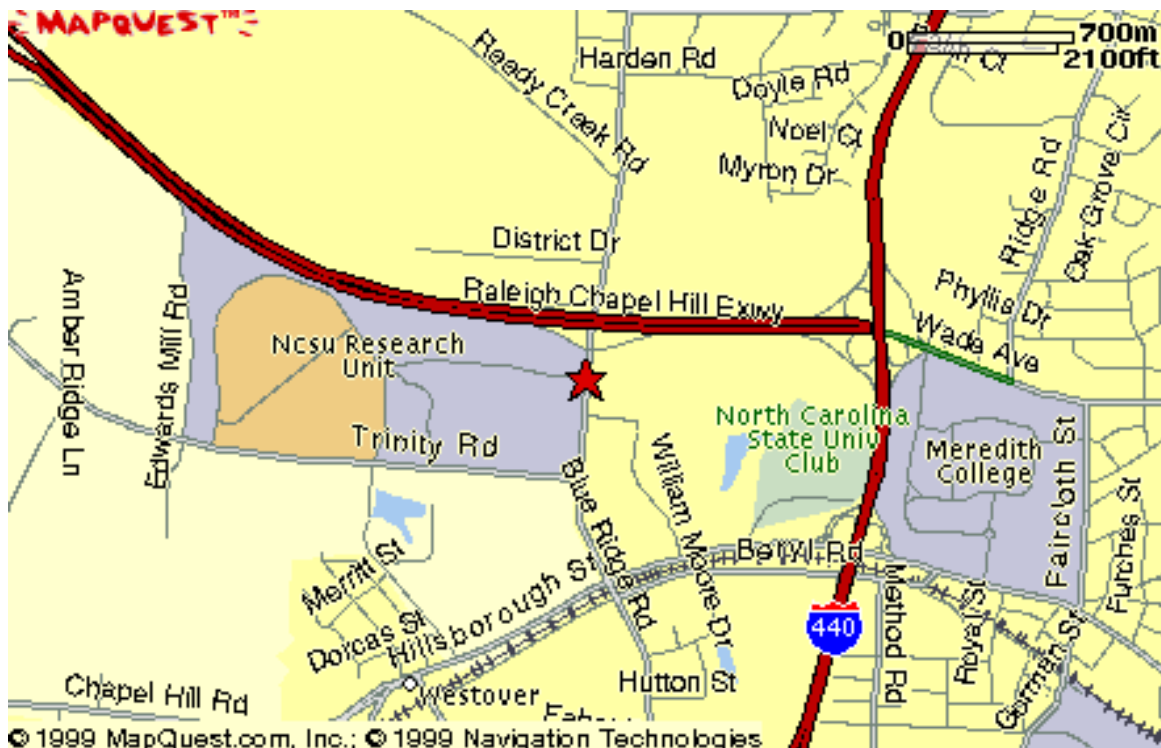

**DIRECTIONS TO THE RAMADA INN
BLUE RIDGE ROAD
RALEIGH, NORTH CAROLINA**

Telephone: (919) 832-4100

From -

Charlotte - Take I-85 N to I-40E, then take Exit 289 (Wade Ave.) to the Blue Ridge Road exit

Eastern N. C. - Take US 64 W to I-440 N to exit 2B. Keep right to Blue Ridge Road, then left on Blue Ridge Road

Wilmington - Take I-40 W to Exit 289 (Wade Ave), Then take the Blue Ridge Road exit

Winston Salem/Greensboro - Take I-40 E to Exit 289 (Wade Ave), Then take the Blue Ridge Road Exit